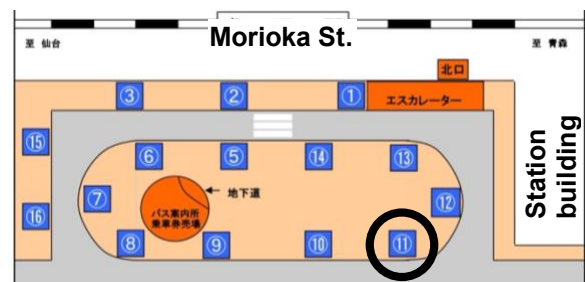

Venue for young researcher session

Share office Aqush (アクッシュ)

Address: 7th floor, Morioka Nourinkaikan
(盛岡農林会館),
1-3-6 Saien, Morioka-shi,
Iwate 020-0024 Japan

Access from Morioka Station:

By bus (Iwateken Kotu)

By walk

It takes 15 ~ 20 min walk from Morioka Station.

Venue for main session

Ginga (銀河) Hall (Iwate Univ., 20th - 21st, Feb.)

Address: 4-3-5 Ueda, Morioka-shi,
Iwate 020-8551 Japan

Access from Morioka Station:

-> Rikougakubu Higashiguchi (10 min)

Schedule: 8:10 -> 8:23, 9:00 -> 9:13

Note that the **Ginga Hall** is next to the **Rikougakubu Higashiguchi bus stop** (see next page).

© Google

Richmond Hotel

Iwate Spintronics School 2025