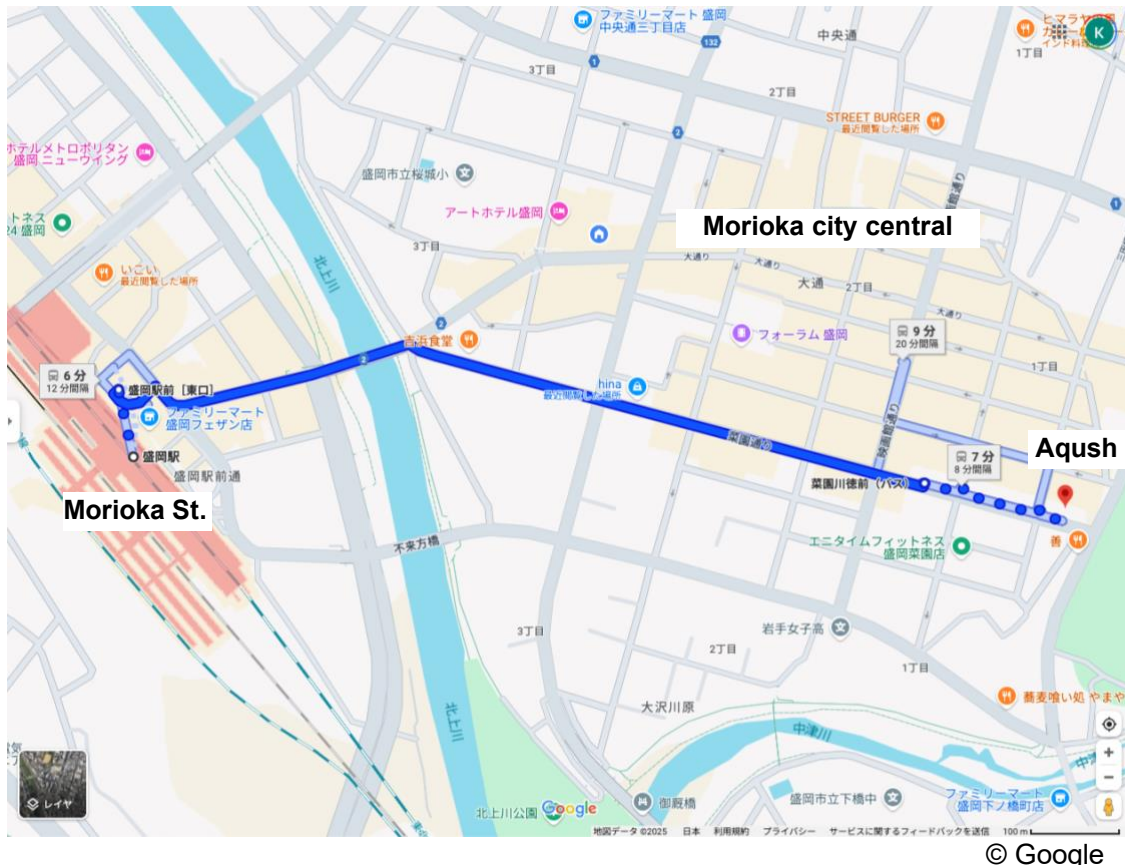

Venue for young researcher session

Share office Aqush (アクッシュ)

Address: 7th floor, Morioka Nourinkaikan
(盛岡農林会館),
1-3-6 Saien, Morioka-shi,
Iwate 020-0024 Japan

Access from Morioka Station:

By bus (Iwateken Kotu)

1. Morioka Station East Exit 16th bus stop
-> Dendenmushi (でんでんむし) , counterclockwise (左回り)
Saien Kawatoku mae yonchome (~5 min)
2. Morioka Station East Exit 6th bus stop (Iwateken Kotu)
-> Kuriyagawa Chuou Sen, bound for Morioka Buss center (~10 min)
Saien Kawatoku mae yonchome (~10 min)

By walk

It takes 15 ~ 20 min walk from Morioka Station.

Venue for main session

Ginga (銀河) Hall (Iwate Univ., 20th - 21st, Feb.)

Address: 4-3-5 Ueda, Morioka-shi,
Iwate 020-8551 Japan

Access from Morioka Station:

By taxi

To Iwate daigaku Rikou gakubu (岩手大学理工学部)

By walk

It takes 20 ~ 30 min walk from Morioka Station.

On the way, you will find Fukuda pan (福田パン), local bakery in Iwate. Super-soft Coppepans with fifty different combinations of flavors are the best for your breakfast. If you are interested in Fukuda pan, please also see the TripAdvisor review: https://www.tripadvisor.ie/Restaurant_Review-g298247-d1666034-Reviews-Fukudapan-Morioka_Iwate_Prefecture_Tohoku.html