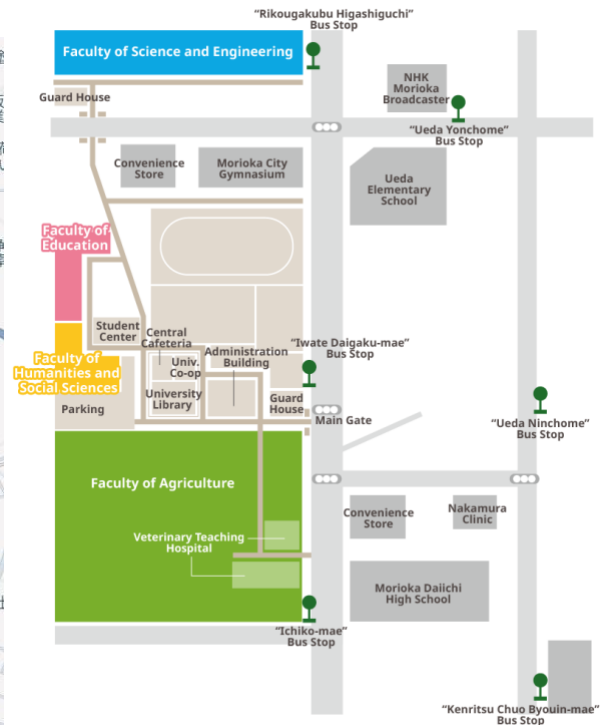

Venue for young researcher session

Share office Aqush (アクッシュ)

Address: 7th floor, Morioka Nourinkaikan
(盛岡農林会館),
1-3-6 Saien, Morioka-shi,
Iwate 020-0024 Japan

Access from Morioka Station:

By bus (Iwateken Kotu)

By walk

It takes 15 ~ 20 min walk from Morioka Station.

Venue for main session

Ginga (銀河) Hall (Iwate Univ., 20th - 21st, Feb.)

Address: 4-3-5 Ueda, Morioka-shi,
Iwate 020-8551 Japan

Access from Morioka Station:

By bus (Iwateken Kotu)

1. Morioka Station East Exit 11 bus stop
-> Ueda yonchome (10 min)

Schedule: 8:12 -> 8:21, 8:22 -> 8:31, 8:32 -> 8:45, 8:42 -> 8:55

2. Morioka Station East Exit 11 bus stop (Iwateken Kotu)

-> Rikougakubu Higashiguchi (10 min)

Schedule: 8:10 -> 8:23, 9:00 -> 9:13

Note that the **Ginga Hall** is next to the **Rikougakubu Higashiguchi bus stop** (see next page).

© Google

Richmond Hotel

Iwate Spintronics School 2025